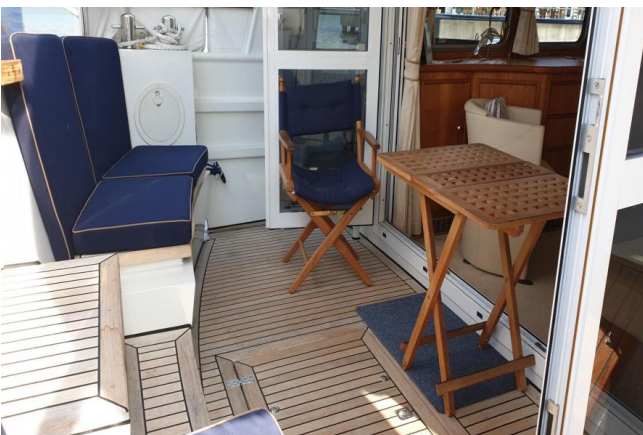

Sterkenburg

YACHT BROKERS