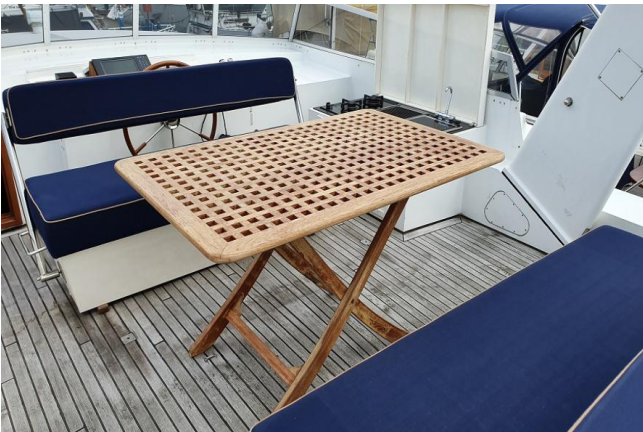

Sterkenburg

YACHT BROKERS