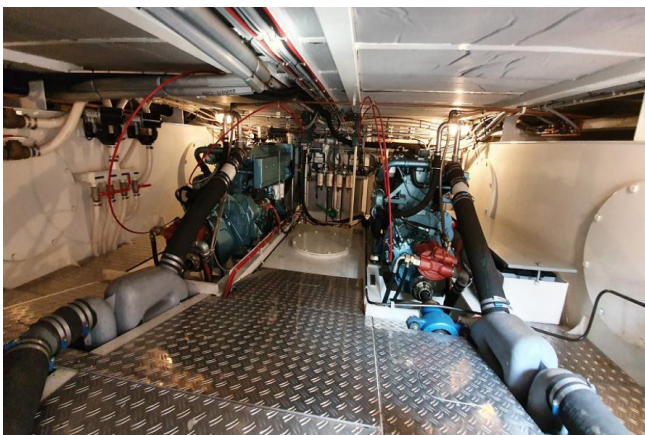

Sterkenburg

YACHT BROKERS