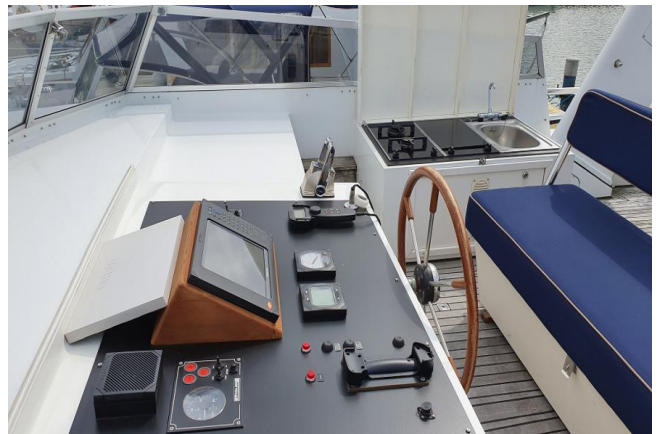

Sterkenburg

YACHT BROKERS